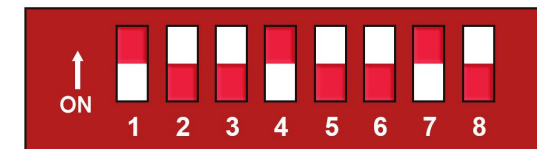

## ➤ Cable Connection

Schematic diagram of wiring for large plugs in the later stage

**Reset button:** Holding 5sec.to enter calibration menu, Holding 10sec.to restart system

## ➤ DIP Setting

1.4.7 ON