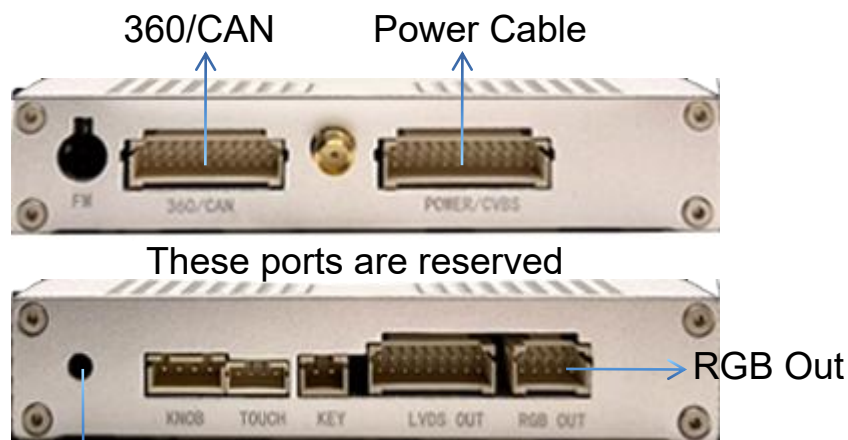

## ➤ OEM Screen Radio

➤ **Switch:** holding **Map button** 2seconds switch to CarPlay with Audio , Short press Map button switch display to OEM, Holding Map again to switch audio to OEM

## ➤ Cable Connection

Schematic diagram of wiring for large plugs in the later stage

**Reset button:** Holding 5sec.to enter calibration menu, Holding 10sec.to restart system