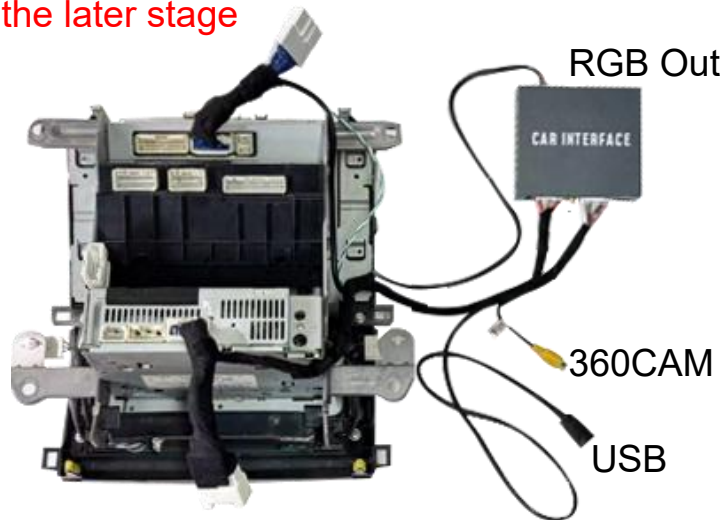

## ➤ OEM Screen Radio

➤ **Switch:** holding **Map button** 2seconds switch to CarPlay with Audio , Short press Map button switch display to OEM, Holding Map again to switch audio to OEM

## ➤ Cable Connection

Schematic diagram of wiring for large plugs in the later stage

**Reset button:** Holding 5sec.to enter calibration menu, Holding 10sec.to restart system