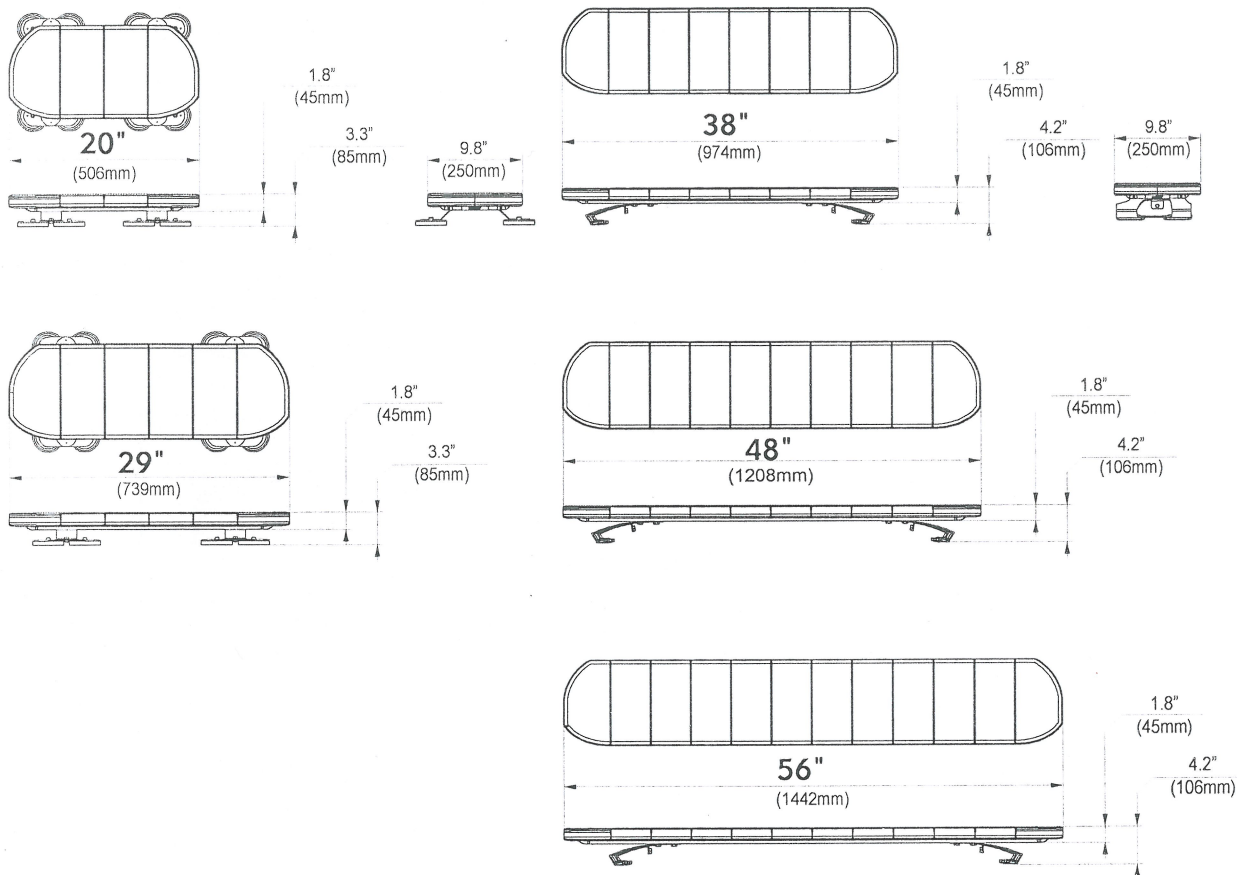

Product Specifications

Wiring

38" & 48" & 56" (Skyline Air C4)